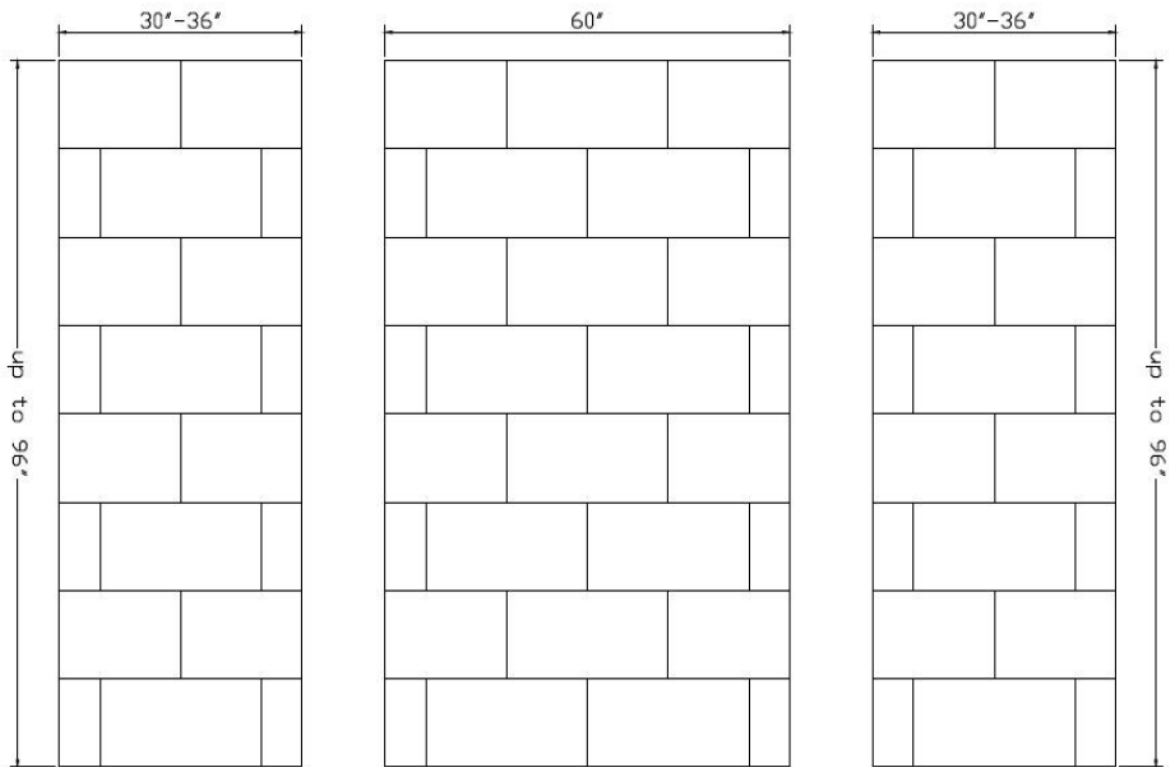

#### Specification:

- Material: Cast marble
- 20" x 13" textured
- matt finish
- Sealed surface
- Mold & mildew resistant
- Easy to install
- Brand: NERVAL

Disclaimer: Nerval makes every effort to provide accurate specification data. However, specification may change without notice. Please visit nerval website to see NERVAL'S TERMS AND CONDITIONS.

## Cast Marble Shower Surrounds

Width	Height	Thickness
30"	96"	¼"
36"	96"	¼"
60"	96"	¼"

Custom sizes are available

#### Panel size:

- 30" x 96"
- 36" x 96"
- 60" x 96"
- Custom sizes are available
- Thickness: 1/4"
- Material: Cast marble
- Finish: Matt
- Brand: NERVAL

#### Features:

- Pattern: 20" x 13" textured
- Solid panel
- Sealed surface
- Mold resistant
- Mildew resistant
- Shipped oversize – measure & cut at the jobsite by installer
- Easy to install