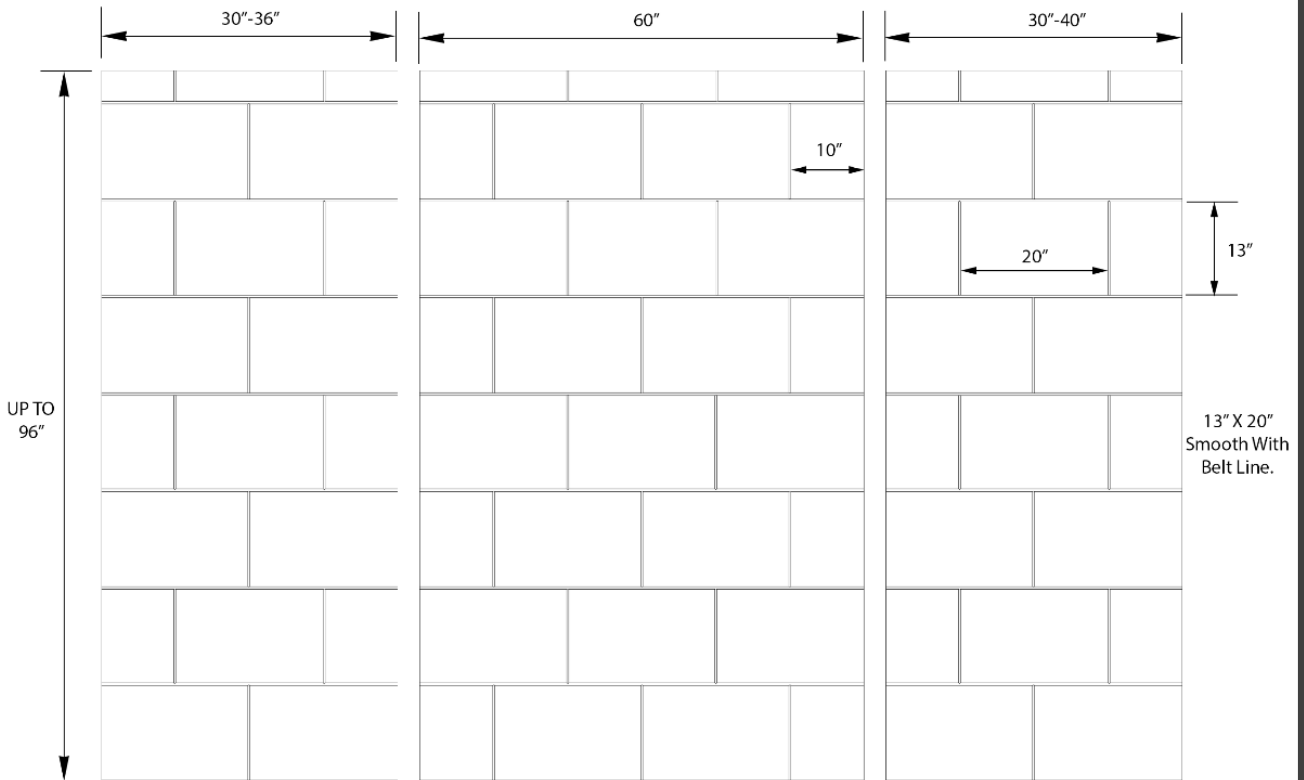

Cast Marble Shower Surrounds

Model: Pearl

Specification:

- Material: Cast marble
- 20" x 13" textured
- matt finish
- Sealed surface
- Mold & mildew resistant
- Easy to install
- Brand: NERVAL

Disclaimer: Nerval makes every effort to provide accurate specification data. However, specification may change without notice. Please visit nerval website to see NERVAL'S TERMS AND CONDITIONS.